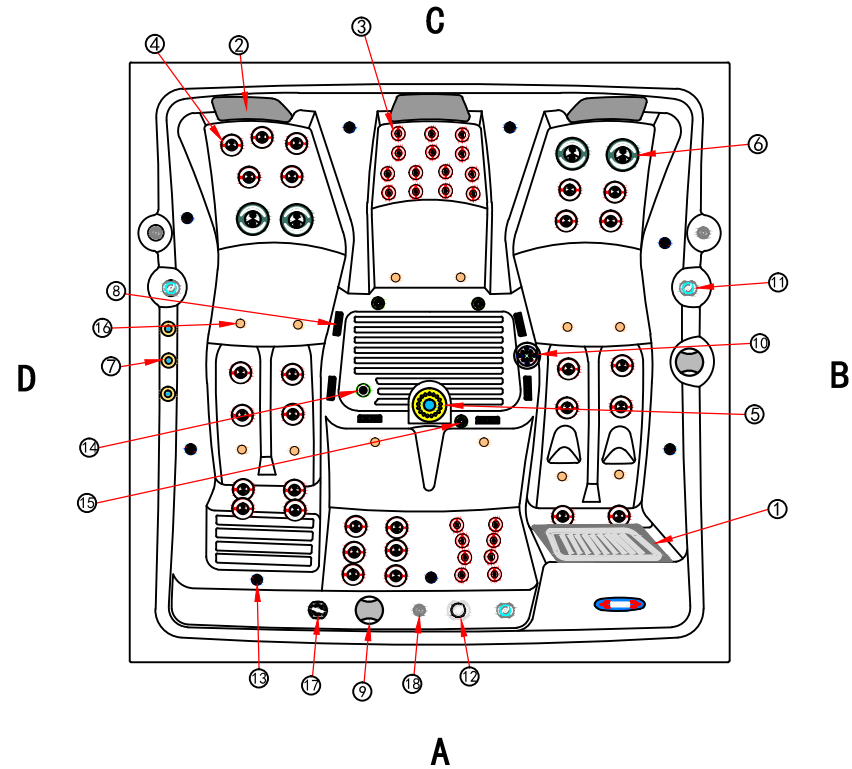

10	●	Screw cap		8	pc
9	▭	long side panel (2180mm)	plastic skirt	24	pc
8	◻	Cabinet corner	plastic skirt	4	pc
7	🌀	400W Air Blower		1	pc
6	🔌	Ozone Generator		1	pc
5	🖥️	Control Box		1	pc
4	🔧	0.35HP Circulation Pump		1	pc
3	🚰	External Drainage		1	pc
2	🔧	3HP/2HP pump	LP300/LP200	2	pc
2	🔧	3HP pump	WP300-II	1	pc
1	📺	Control Panel		1	pc
No.	Icon	Description	Part#	Qty	Unit

18		From the panel	L-2064C	3	pc	9		2" Luxury elegant water diverter	L-2030C	2	pc
17		1.5" Luxury elegant aromatherpy	L-1111S	1	pc	8		2" Suction	L-2025C	6	pc
16		Spa drain with ss	L-2603	12	pc	7		Laminar jet	L-2317S	3	pc
15		Ozone jet	L-2603	3	pc	6		5" Flying series SS twin rotary jet	L-4783S	4	pc
14		Spa drain with ss	L-3809S	1	pc	5		5" Stainless steel jet nozzle		1	pc
13		2.5" LED light glass holder		8	pc	4		3" Flying series SS twin rotary jet	L-4483S	29	pc
12		1" Luxury elegant water diverter	L-2025C	1	pc	3		2" Flying series SS directional jet	L-4283S	22	pc
11		1" Luxury elegant air control	L-2035C	3	pc	2		Headrest	EVA813	3	pc
10		5" Underwtaer light with stainless steel (with light)	L-2301S	1	pc	1		skim filter	L-2120	1	pc
No.	Icon	Description	Part#	Qty	Unit	No.	Icon	Description	Part#	Qty	Unit