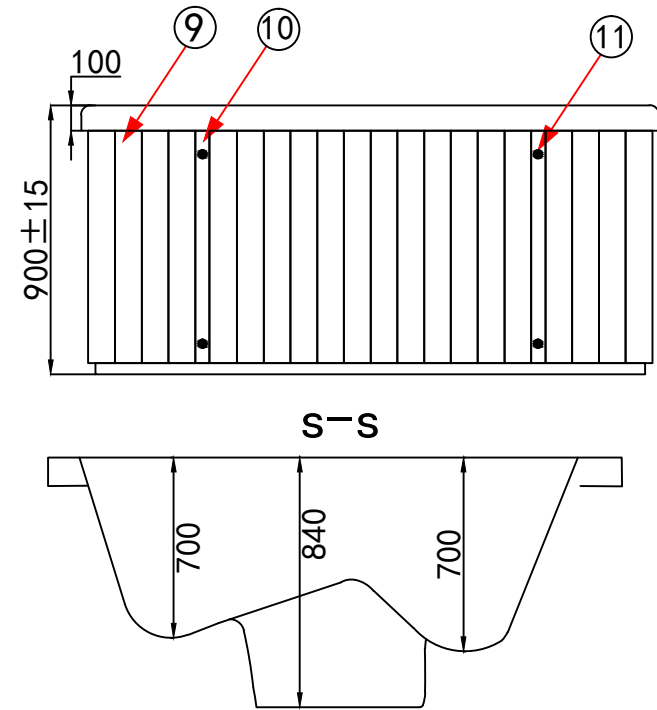

Model Name:Rock Tub

Therapy Assignment

A

B

D

C

Jet pump 1

Model Name:Rock Tub

Business Plan

11		Screw cap		16	pc
10		Beauty slat	plastic skirt	8	pc
9		side panel	plastic skirt	112	pc
8		400W Air Blower		1	pc
7		Ozone Generator		1	pc
6		Control Box		1	pc
5		0.35HP Circulation Pump		1	pc
4		Air Blower Drainage		1	pc
3		External Drainage		1	pc
2		3HP pump	LP300	1	pc
1		Control Panel		1	pc
No.	Icon	Description	Part#	Qty	Unit

Model Name:Rock Tub

20						10		2" Luxury elegant water diverter	L-2030C	1	pc
19		1.5" Luxury elegant aromatherpy	L-2064C	1	pc	9		1" Luxury elegant water diverter	L-2025C	0	pc
18		1.6" Side outlet air jet	L-1111S	12	pc	8		2" Suction		3	pc
17		Ozone jet	L-2603	3	pc	7		5" Flying series SS directional jet		0	pc
16		Spa drain with ss	L-3809S	0	pc	6		3.5" Flying series SS twin rotary jet	L-4483S	2	pc
15		Headrest	L-2064C	0	pc	5		2.5" Flying series SS directional jet	L-4281W	4	pc
14		1.5" Luxury elegant aromatherpy	L-2064C	0	pc	4		2.5" Flying series SS twin rotary jet	L-4283S	11	pc
13		2.5" LED light glass holder	L-2301S	0	pc	3		2" Flying series SS twin rotary jet	L-4183S	5	pc
12		5" Underwtaer light with stainless steel (with light)	L-2301S	1	pc	2		2" Flying series SS directional jet	L-4181W	9	pc
11		1" Luxury elegant air control	L-2035C	2	pc	1		skim filter		1	pc
No.	Icon	Description	Part#	Qty	Unit	No.	Icon	Description	Part#	Qty	Unit