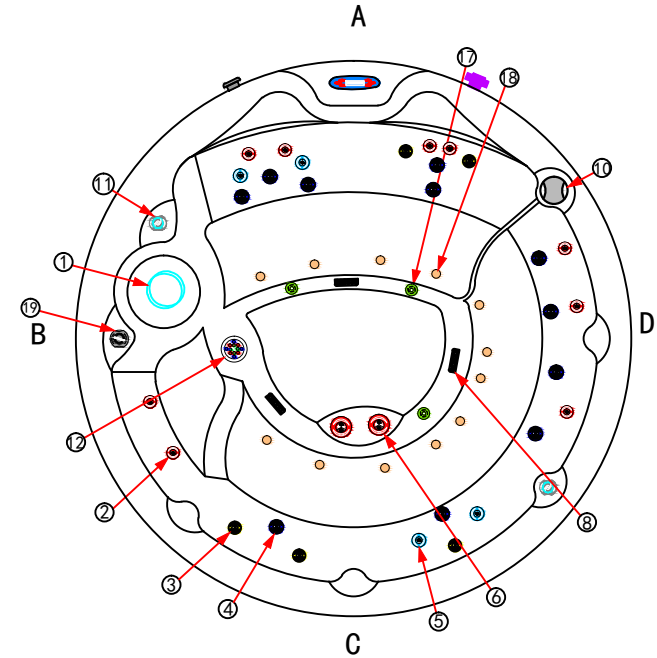

Model Name:Rock Tub

Therapy Assignment

A

B

D

C

Jet pump 1

Model Name:Rock Tub

Business Plan

11		Screw cap		16	pc
10		Beauty slat	plastic skirt	8	pc
9		side panel	plastic skirt	112	pc
8		400W Air Blower		1	pc
7		Ozone Generator		1	pc
6		Control Box		1	pc
5		0.35HP Circulation Pump		1	pc
4		Air Blower Drainage		1	pc
3		External Drainage		1	pc
2		3HP pump	LP300	1	pc
1		Control Panel		1	pc
No.	Icon	Description	Part#	Qty	Unit

Model Name:Rock Tub

20						10		2" Luxury elegant water diverter	L-2030C	1	pc
19		1.5" Luxury elegant aromatherpy	L-2064C	1	pc	9		1" Luxury elegant water diverter	L-2025C	0	pc
18		1.6" Side outlet air jet	L-1111S	12	pc	8		2" Suction		3	pc
17		Ozone jet	L-2603	3	pc	7		5" Flying series SS directional jet		0	pc
16		Spa drain with ss	L-3809S	0	pc	6		3.5" Flying series SS twin rotary jet	L-4483S	2	pc
15		Headrest	L-2064C	0	pc	5		2.5" Flying series SS directional jet	L-4281W	4	pc
14		1.5" Luxury elegant aromatherpy	L-2064C	0	pc	4		2.5" Flying series SS twin rotary jet	L-4283S	11	pc
13		2.5" LED light glass holder	L-2301S	0	pc	3		2" Flying series SS twin rotary jet	L-4183S	5	pc
12		5" Underwtaer light with stainless steel (with light)	L-2301S	1	pc	2		2" Flying series SS directional jet	L-4181W	9	pc
11		1" Luxury elegant air control	L-2035C	2	pc	1		skim filter		1	pc
No.	Icon	Description	Part#	Qty	Unit	No.	Icon	Description	Part#	Qty	Unit