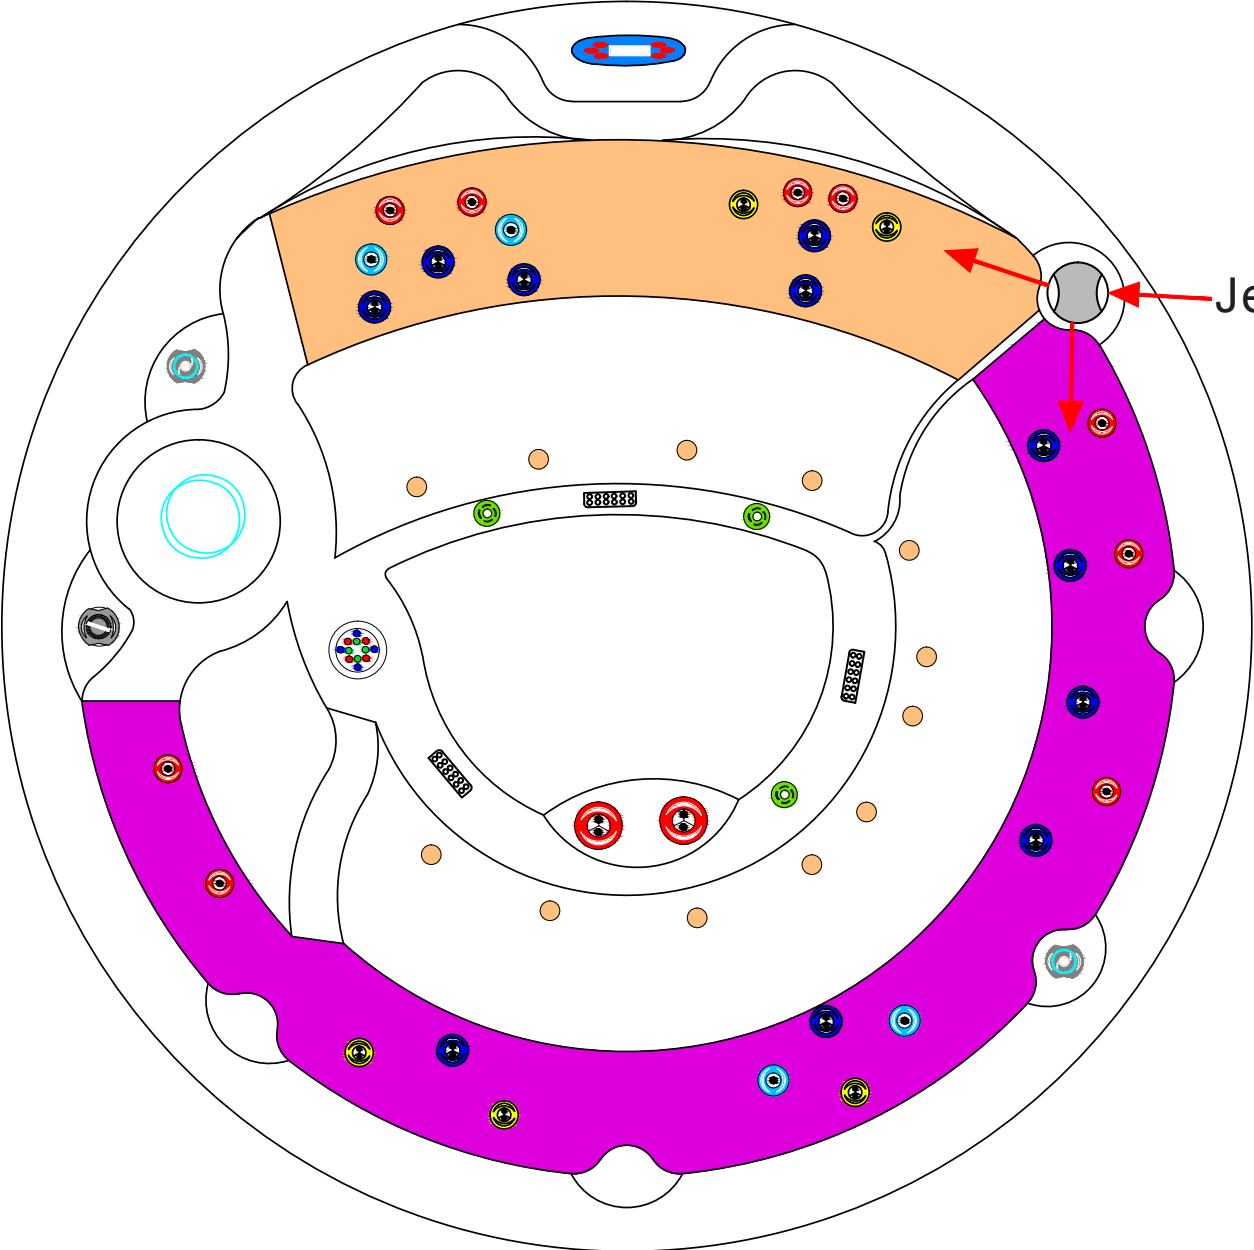

Model Name:Rock Tub

Therapy Assignment

A

B

D

C

Jet pump 1

Model Name:Rock Tub

Business Plan

11		Screw cap		16	pc
10		Beauty slat	plastic skirt	8	pc
9		side panel	plastic skirt	112	pc
8		400W Air Blower		1	pc
7		Ozone Generator		1	pc
6		Control Box		1	pc
5		0.35HP Circulation Pump		1	pc
4		Air Blower Drainage		1	pc
3		External Drainage		1	pc
2		3HP pump	LP300	1	pc
1		Control Panel		1	pc
No.	Icon	Description	Part#	Qty	Unit

Model Name:Rock Tub

20						10		2" Luxury elegant water diverter	L-2030C	1	pc
19		1.5" Luxury elegant aromatherpy	L-2064C	1	pc	9		1" Luxury elegant water diverter	L-2025C	0	pc
18		1.6" Side outlet air jet	L-1111S	12	pc	8		2" Suction		3	pc
17		Ozone jet	L-2603	3	pc	7		5" Flying series SS directional jet		0	pc
16		Spa drain with ss	L-3809S	0	pc	6		3.5" Flying series SS twin rotary jet	L-4483S	2	pc
15		Headrest	L-2064C	0	pc	5		2.5" Flying series SS directional jet	L-4281W	4	pc
14		1.5" Luxury elegant aromatherpy	L-2064C	0	pc	4		2.5" Flying series SS twin rotary jet	L-4283S	11	pc
13		2.5" LED light glass holder	L-2301S	0	pc	3		2" Flying series SS twin rotary jet	L-4183S	5	pc
12		5" Underwtaer light with stainless steel (with light)	L-2301S	1	pc	2		2" Flying series SS directional jet	L-4181W	9	pc
11		1" Luxury elegant air control	L-2035C	2	pc	1		skim filter		1	pc
No.	Icon	Description	Part#	Qty	Unit	No.	Icon	Description	Part#	Qty	Unit