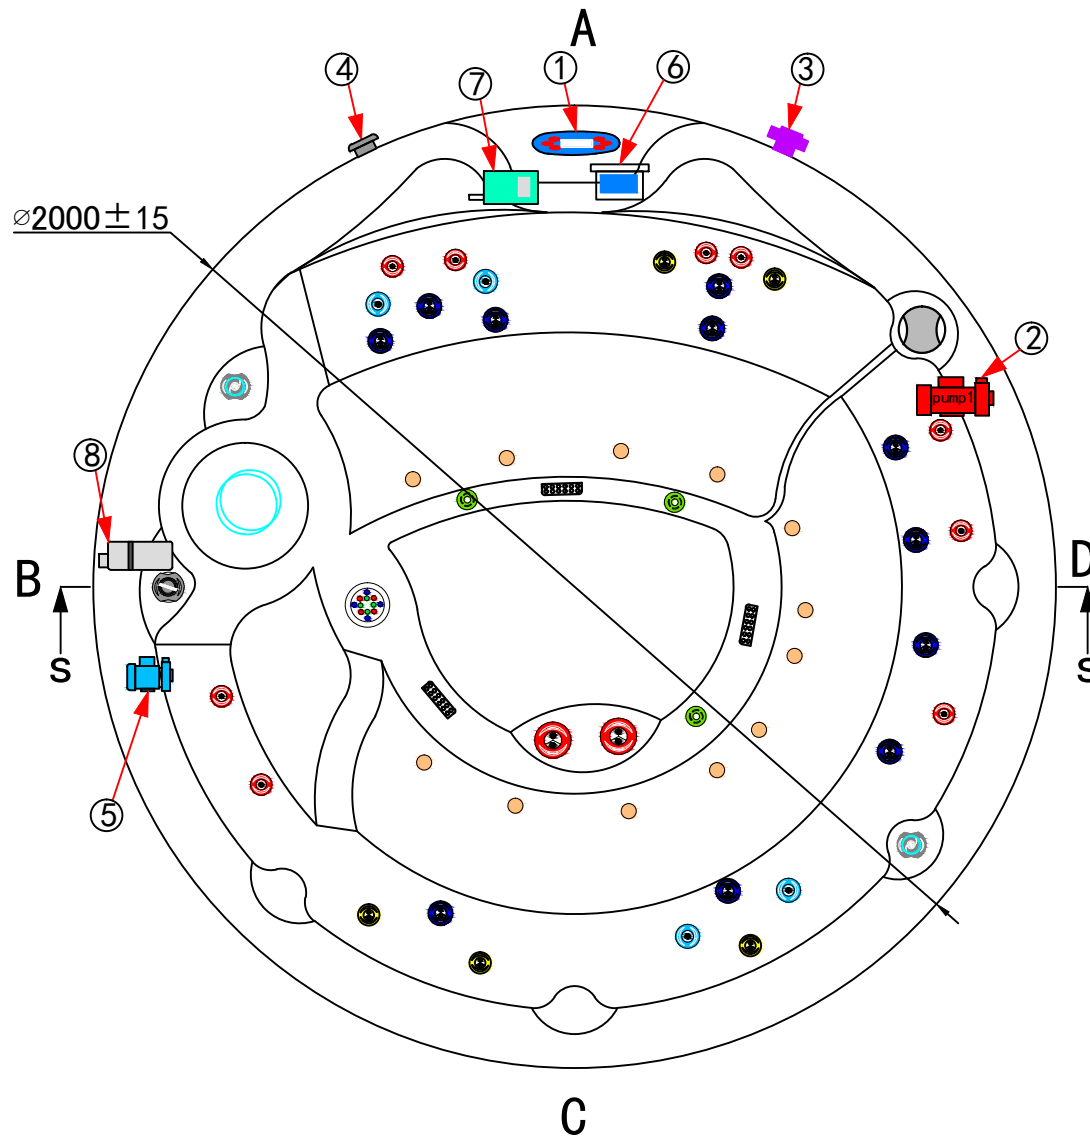

Model Name:Rock Tub

Therapy Assignment

A

B

D

C

Jet pump 1

Model Name:Rock Tub

Business Plan

11		Screw cap		16	pc
10		Beauty slat	plastic skirt	8	pc
9		side panel	plastic skirt	112	pc
8		400W Air Blower		1	pc
7		Ozone Generator		1	pc
6		Control Box		1	pc
5		0.35HP Circulation Pump		1	pc
4		Air Blower Drainage		1	pc
3		External Drainage		1	pc
2		3HP pump	LP300	1	pc
1		Control Panel		1	pc
No.	Icon	Description	Part#	Qty	Unit

Model Name:Rock Tub

20						10		2" Luxury elegant water diverter	L-2030C	1	pc
19		1.5" Luxury elegant aromatherpy	L-2064C	1	pc	9		1" Luxury elegant water diverter	L-2025C	0	pc
18		1.6" Side outlet air jet	L-1111S	12	pc	8		2" Suction		3	pc
17		Ozone jet	L-2603	3	pc	7		5" Flying series SS directional jet		0	pc
16		Spa drain with ss	L-3809S	0	pc	6		3.5" Flying series SS twin rotary jet	L-4483S	2	pc
15		Headrest	L-2064C	0	pc	5		2.5" Flying series SS directional jet	L-4281W	4	pc
14		1.5" Luxury elegant aromatherpy	L-2064C	0	pc	4		2.5" Flying series SS twin rotary jet	L-4283S	11	pc
13		2.5" LED light glass holder	L-2301S	0	pc	3		2" Flying series SS twin rotary jet	L-4183S	5	pc
12		5" Underwtaer light with stainless steel (with light)	L-2301S	1	pc	2		2" Flying series SS directional jet	L-4181W	9	pc
11		1" Luxury elegant air control	L-2035C	2	pc	1		skim filter		1	pc
No.	Icon	Description	Part#	Qty	Unit	No.	Icon	Description	Part#	Qty	Unit