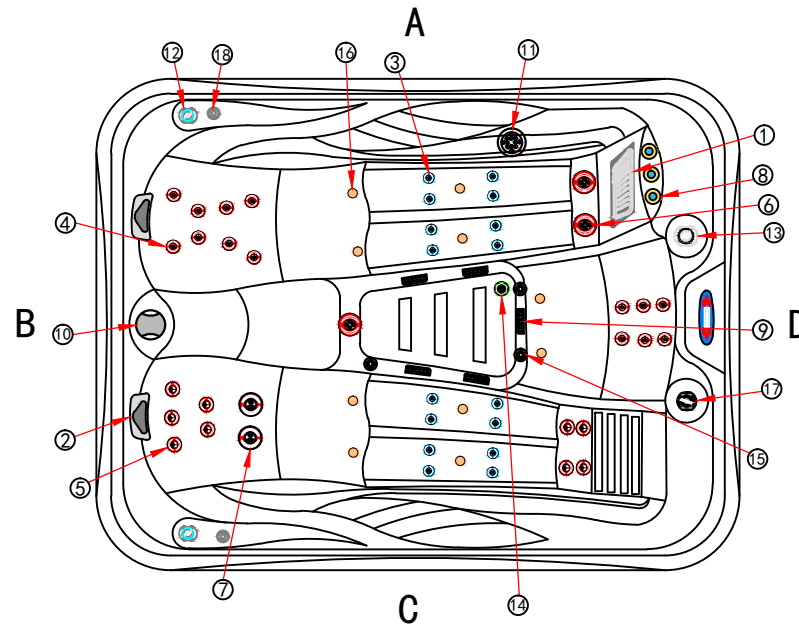

13	●	Screw cap		20	pc
12	▭	long side panel (1570mm)	plastic skirt	10	pc
12	▭	long side panel (1085mm)	plastic skirt	10	pc
11	┆	Beauty slat	plastic skirt	8	pc
10	┆	Cabinet corner	plastic skirt	44	pc
9	▭	Ozone mixer	RD401-1120	1	pc
8	▭	400W Air Blower		1	pc
7	▭	Ozone Generator		1	pc
6	▭	Control Box		1	pc
5	▭	0.35HP Circulation Pump		1	pc
4	▭	Air Blower Drainage		1	pc
3	▭	External Drainage		1	pc
2	▭	3HP pump	LP300	1	pc
2	▭	3HP pump	WP300-11	1	pc
1	▭	Control Panel		1	pc
No.	Icon	Description	Part#	Qty	Unit

18		From the panel		2	pc	9		2" Suction	L-2025C	4	pc
17		1.5" Luxury elegant aromatherpy	L-2064C	1	pc	8		Laminar jet	L-2317S	3	pc
16		Spa drain with ss	L-1111S	10	pc	7		3" Flying series SS twin rotary jet	L-4483S	2	pc
15		Ozone jet	L-2603	3	pc	6		3" Flying series SS porous jet	L-4484S	3	pc
14		Spa drain with ss	L-3809S	1	pc	5		2" Flying series SS twin rotary jet	L-4283S	9	pc
13		1" Luxury elegant water diverter	L-2025C	1	pc	4		2" Flying series SS directional jet	L-4181W	14	pc
12		1" Luxury elegant air control	L-2035C	2	pc	3		1" Flying series SS directional jet	L-1012D	16	pc
11		5" Underwtaer light with stainless steel (with light)	L-2301S	1	pc	2		Headrest	RD631-4800-7	2	pc
10		2" Luxury elegant water diverter	L-2030C	1	pc	1		skim filter	L-2119	1	pc
No.	Icon	Description	Part#	Qty	Unit	No.	Icon	Description	Part#	Qty	Unit