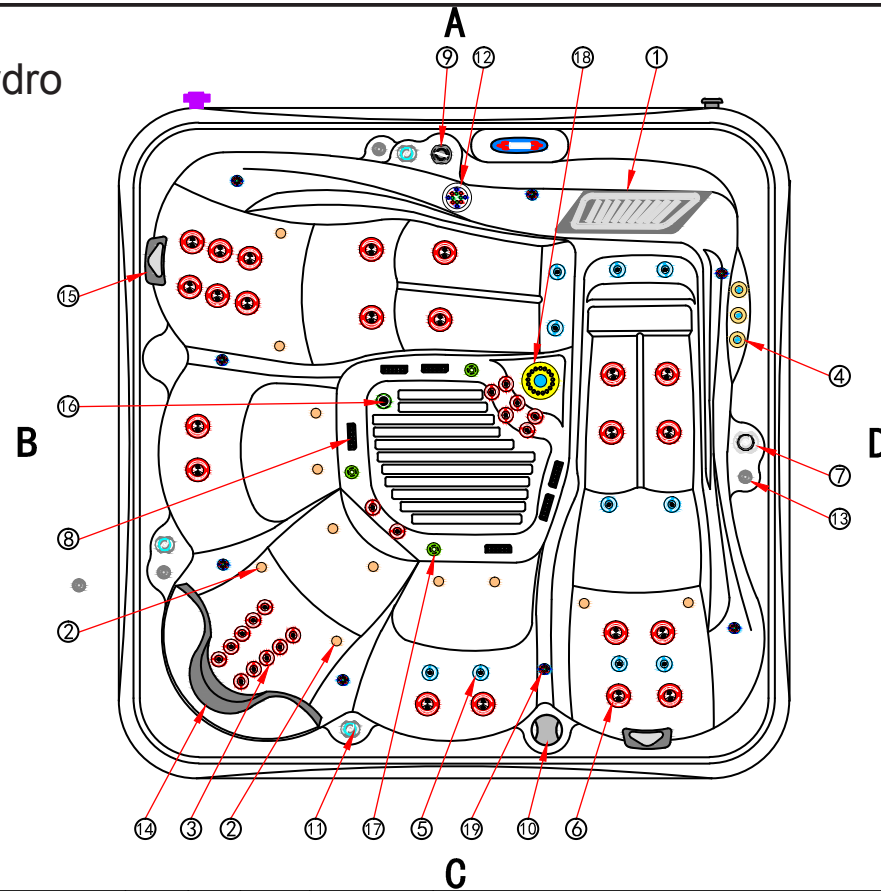

13		Screw cap		24	pc
12		Side panel	plastic skirt	20	pc
11		Beauty slat	plastic skirt	8	pc
10		Cabinet corner	plastic skirt	44	pc
9		Ozone mixer	RD401-1120	1	pc
8		400W Air Blower		1	pc
7		Ozone Generator		1	pc
6		Control Box		1	pc
5		0.35HP Circulation Pump		1	pc
4		Air Blower Drainage		1	pc
3		External Drainage		1	pc
2		3HP pump		3	pc
1		Control Panel		1	pc
No.	Icon	Description	Part#	Qty	Unit

						10		2" Luxury elegant water diverter	L-2030C	2	pc
19		2.5" LED light glass holder	L-2306S	8	pc	9		1.5" Luxury elegant aromatherapy	L-2064C	1	pc
18		5" Stainless steel jet nozzle		1	pc	8		2" Suction		6	pc
17		Ozone jet	L-3809S	3	pc	7		1" Luxury elegant water diverter	L-2025C	1	pc
16		Spa drain with ss	L-3809S	1	pc	6		3.5" Flying series SS twin rotary jet	L-4483S	22	pc
15		Headrest	RD631-4800-7	2	pc	5		2.5" Flying series SS directional jet	L-4281W	10	pc
14		Headrest	EVA 117	1	pc	4		Laminar jet	L-2317S	3	pc
13		From the panel		3	pc	3		2" Flying series SS directional jet	L-4181W	20	pc
12		5" Underwater light with stainless steel (with light)	L-2301S	1	pc	2		1.6" Side outlet air jet	L-1111S	12	pc
11		1" Luxury elegant air control	L-2035C	3	pc	1		skim filter	L-2120	1	pc
No.	Icon	Description	Part#	Qty	Unit	No.	Icon	Description	Part#	Qty	Unit